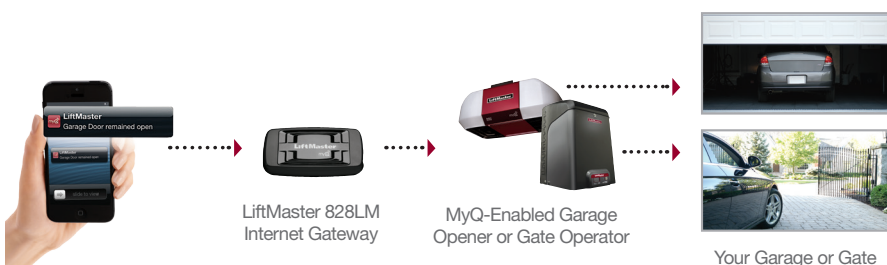

Enables Smartphone Control - For LiftMaster® MyQ®-Enabled Garage Door Openers

Imagine being at the office receiving an alert if you left your garage or gate open. Or being able to turn on your lights before you get home. The LiftMaster 828LM Internet Gateway, which connects to your router and enables smartphone control, does this by letting you monitor, open and close your garage door or gate from anywhere and control home lighting.

Connectivity

- **MyQ Technology** enables you to securely monitor and control your garage door opener, gate operator and home lighting with your smartphone, tablet or computer.
- **Alerts** can be received as email or pop-up (push) notifications on your mobile device so that you always know the status of your garage door, gate operator and home lighting.
- **MyQ mobile app** is a free download requiring no annual activation fee.

Performance

- **Controls up to two garage doors** at once and up to 16 MyQ-Enabled devices.
- **Easy connection** to your home router.

Compatibility

- **Works only with LiftMaster MyQ-Enabled** Garage Door Openers (with MyQ logo and yellow learn button) and Gate Operators and MyQ Accessories:
 - LiftMaster 8500, 8550, 8557, 8587, 8355, 8360 Garage Door Openers
 - LiftMaster CSW24V, CSL24V, LA500 Gate Operators
 - LiftMaster 888LM MyQ Control Panel, LiftMaster 823LM Remote Light Switch, LiftMaster 825LM Remote Light

Optional Accessories:

Garage and Gate Monitor (829LM)

Enables you to monitor and close up to four garage doors or gates from any room in your house. *Does not require the LiftMaster Internet Gateway.*

Remote Light Control (825LM)