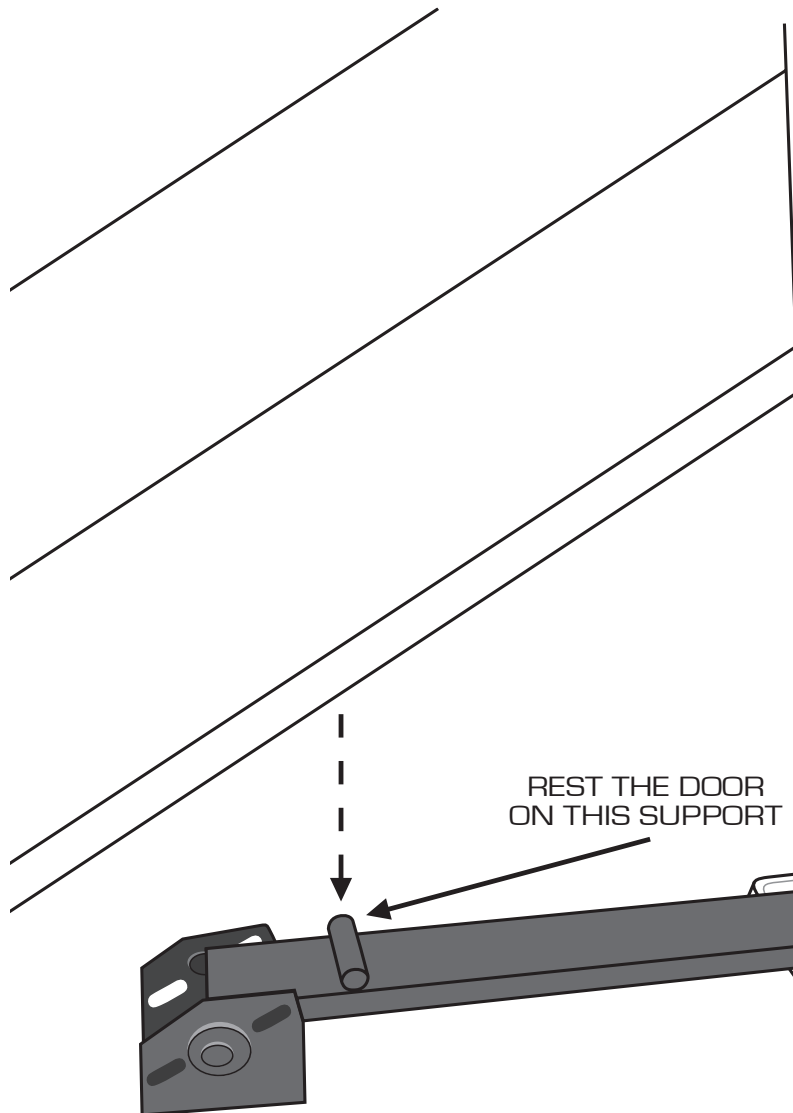

DOOR SCALE LEVER ARM

- Counter balance lever arm and a common bathroom scale will allow you to weigh a door up to 1,250 lbs.
- Set door on shaft and multiply scale reading times five to give you the door weight.

**Scale not included.*

It is necessary to release all spring tension and lower the door onto the round shaft.

DEVANCO  **CANADA**

 Toll Free (855) 931-3334

 DevancoCanada.com