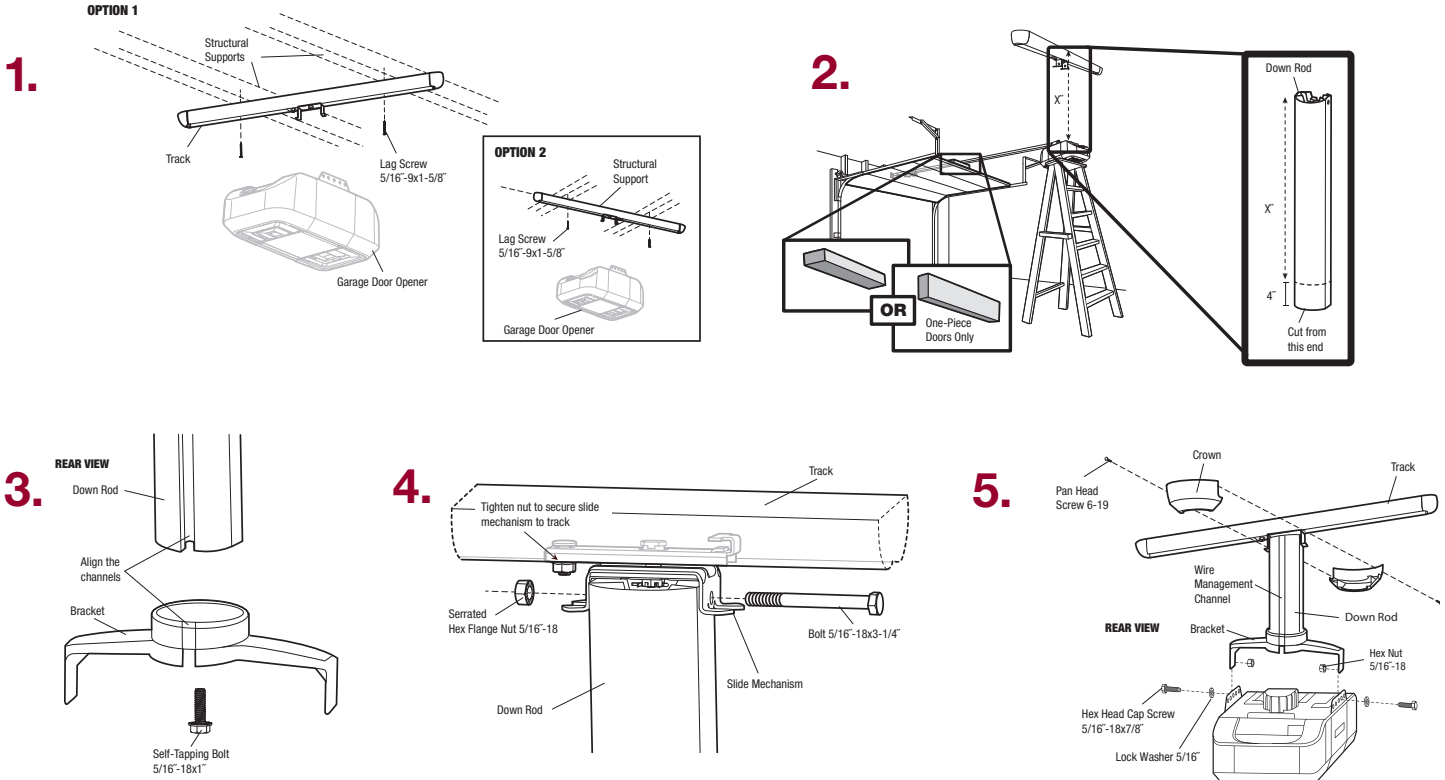

Program temporary access codes for visitors or delivery and service personnel.

One-button-to-close feature works with all LiftMaster garage door openers manufactured since 2006.

3-Button Elite Remote Control (895MAX)

Allows you to control up to three openers, gates or MyQ-enabled light devices. Sleek contoured design with bright blue LED lights.

195LM INSTALLATION GUIDE

Refer to product manual for detailed instructions.

STANDARD SPECIFICATIONS

DIMENSIONS

Install Dimensions:

- Install Height Range: 6.5" to 24"
- Ceiling Track: 16" and 24" on center

Component Dimensions:

- Ceiling Track: 32.5"
- Vertical Downrod: 19.83"
- Garage Door Opener Hanging Bracket: 9.65" W x 3.63" H

CARTON

Dimensions:

- Height: 4.4"
- Width: 9.0"
- Weight: 10.5 pounds

Contents:

- Ceiling Track
- Vertical Downrod
- Garage Door Opener Hanging Bracket
- Plastic Crowns (2)
- Quick Cut Guide
- Assembly Hardware