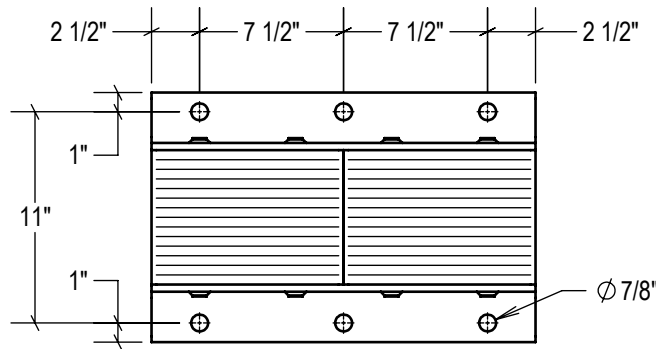

P1 CONFIG.

P2 CONFIG.

TOP VIEW

FRONT VIEW

SIDE VIEW

STANDARD  
model #: LVB420-11  
part #: 24-1112  
Bolted (2) Sides

P1 CONFIG.  
model #: LVB420-11/P1  
part #: 24-1113  
Welded (1) Side

P2 CONFIG.  
model #: LVB420-11/P2  
part #: 24-1114  
Welded (2) Sides

ESTIMATED GROSS SHIPPING WEIGHT = 51 LBS

DRAWN BY:	DATE: 2018-12-12
CHECKED BY:	DATE:

3rd Angle  
SIZE:  
**A**

DESCRIPTION:  
**LAMINATED RUBBER BUMPER LVB420-11**

SCALE: <b>1:10</b>	SHEETS: <b>1 of 1</b>	DRAWING NUMBER: <b>MKT_LVB420-11</b>	REV: <b>1</b>
-----------------------	--------------------------	---	------------------

ALL DIMENSIONS ARE ± 1/8" UNLESS SPECIFIED OTHERWISE