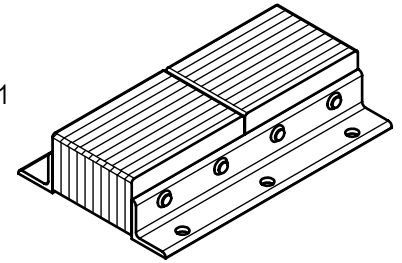

P1 CONFIG.

P2 CONFIG.

TOP VIEW

FRONT VIEW

SIDE VIEW

STANDARD  
model #: LVB420-11  
part #: 24-1112  
Bolted (2) Sides

P1 CONFIG.  
model #: LVB420-11/P1  
part #: 24-1113  
Welded (1) Side

P2 CONFIG.  
model #: LVB420-11/P2  
part #: 24-1114  
Welded (2) Sides

ESTIMATED GROSS SHIPPING WEIGHT = 51 LBS

DRAWN BY:	DATE: 2018-12-12
CHECKED BY:	DATE:

3rd Angle  
SIZE:  
**A**

DESCRIPTION:  
**LAMINATED RUBBER BUMPER LVB420-11**

SCALE: <b>1:10</b>	SHEETS: <b>1 of 1</b>	DRAWING NUMBER: <b>MKT_LVB420-11</b>	REV: <b>1</b>
-----------------------	--------------------------	---	------------------

ALL DIMENSIONS ARE ± 1/8" UNLESS SPECIFIED OTHERWISE