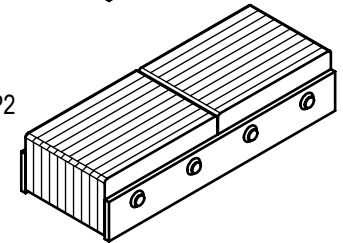

P1 CONFIG.

P2 CONFIG.

TOP VIEW

FRONT VIEW

SIDE VIEW

STANDARD  
model #: LVB420-11  
part #: 24-1112  
Bolted (2) Sides

P1 CONFIG.  
model #: LVB420-11/P1  
part #: 24-1113  
Welded (1) Side

P2 CONFIG.  
model #: LVB420-11/P2  
part #: 24-1114  
Welded (2) Sides

ESTIMATED GROSS SHIPPING WEIGHT = 51 LBS

DRAWN BY:	DATE: 2018-12-12
CHECKED BY:	DATE:

3rd Angle  
SIZE:  
**A**

DESCRIPTION:  
**LAMINATED RUBBER BUMPER LVB420-11**

SCALE: <b>1:10</b>	SHEETS: <b>1 of 1</b>	DRAWING NUMBER: <b>MKT_LVB420-11</b>	REV: <b>1</b>
-----------------------	--------------------------	---	------------------

ALL DIMENSIONS ARE ± 1/8" UNLESS SPECIFIED OTHERWISE