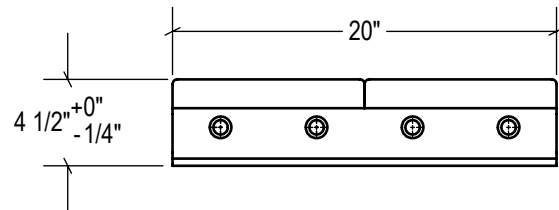

P1 CONFIG.

P2 CONFIG.

TOP VIEW

FRONT VIEW

SIDE VIEW

STANDARD  
model #: LVB420-11  
part #: 24-1112  
Bolted (2) Sides

P1 CONFIG.  
model #: LVB420-11/P1  
part #: 24-1113  
Welded (1) Side

P2 CONFIG.  
model #: LVB420-11/P2  
part #: 24-1114  
Welded (2) Sides

ESTIMATED GROSS SHIPPING WEIGHT = 51 LBS

DRAWN BY:	DATE: 2018-12-12
CHECKED BY:	DATE:

3rd Angle  
SIZE:  
**A**

DESCRIPTION:  
**LAMINATED RUBBER BUMPER LVB420-11**

SCALE: <b>1:10</b>	SHEETS: <b>1 of 1</b>	DRAWING NUMBER: <b>MKT_LVB420-11</b>	REV: <b>1</b>
-----------------------	--------------------------	---	------------------

ALL DIMENSIONS ARE ± 1/8" UNLESS SPECIFIED OTHERWISE