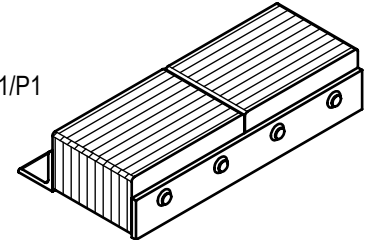

P1 CONFIG.

P2 CONFIG.

TOP VIEW

FRONT VIEW

SIDE VIEW

STANDARD  
model #: LVB420-11  
part #: 24-1112  
Bolted (2) Sides

P1 CONFIG.  
model #: LVB420-11/P1  
part #: 24-1113  
Welded (1) Side

P2 CONFIG.  
model #: LVB420-11/P2  
part #: 24-1114  
Welded (2) Sides

ESTIMATED GROSS SHIPPING WEIGHT = 51 LBS

DRAWN BY:	DATE: 2018-12-12
CHECKED BY:	DATE:

3rd Angle  
SIZE:  
**A**

DESCRIPTION:  
**LAMINATED RUBBER BUMPER LVB420-11**

SCALE: <b>1:10</b>	SHEETS: <b>1 of 1</b>	DRAWING NUMBER: <b>MKT_LVB420-11</b>	REV: <b>1</b>
-----------------------	--------------------------	---	------------------

ALL DIMENSIONS ARE ± 1/8" UNLESS SPECIFIED OTHERWISE