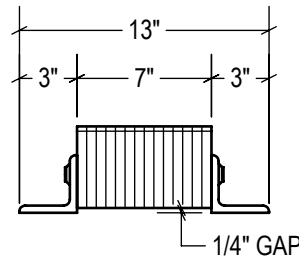

P1 CONFIG.

P2 CONFIG.

TOP VIEW

FRONT VIEW

SIDE VIEW

STANDARD  
model #: LVB420-11  
part #: 24-1112  
Bolted (2) Sides

P1 CONFIG.  
model #: LVB420-11/P1  
part #: 24-1113  
Welded (1) Side

P2 CONFIG.  
model #: LVB420-11/P2  
part #: 24-1114  
Welded (2) Sides

ESTIMATED GROSS SHIPPING WEIGHT = 51 LBS

DRAWN BY:	DATE: 2018-12-12
CHECKED BY:	DATE:

3rd Angle  
SIZE:  
**A**

DESCRIPTION:  
**LAMINATED RUBBER BUMPER LVB420-11**

SCALE: <b>1:10</b>	SHEETS: <b>1 of 1</b>	DRAWING NUMBER: <b>MKT_LVB420-11</b>	REV: <b>1</b>
-----------------------	--------------------------	---	------------------

ALL DIMENSIONS ARE ± 1/8" UNLESS SPECIFIED OTHERWISE