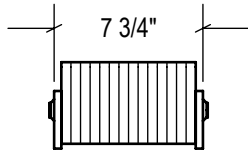

P1 CONFIG.

P2 CONFIG.

TOP VIEW

FRONT VIEW

SIDE VIEW

STANDARD  
model #: LVB420-11  
part #: 24-1112  
Bolted (2) Sides

P1 CONFIG.  
model #: LVB420-11/P1  
part #: 24-1113  
Welded (1) Side

P2 CONFIG.  
model #: LVB420-11/P2  
part #: 24-1114  
Welded (2) Sides

ESTIMATED GROSS SHIPPING WEIGHT = 51 LBS

DRAWN BY:	DATE: 2018-12-12
CHECKED BY:	DATE:

3rd Angle  
SIZE:  
**A**

DESCRIPTION:  
**LAMINATED RUBBER BUMPER LVB420-11**

SCALE: <b>1:10</b>	SHEETS: <b>1 of 1</b>	DRAWING NUMBER: <b>MKT_LVB420-11</b>	REV: <b>1</b>
-----------------------	--------------------------	---	------------------

ALL DIMENSIONS ARE ± 1/8" UNLESS SPECIFIED OTHERWISE