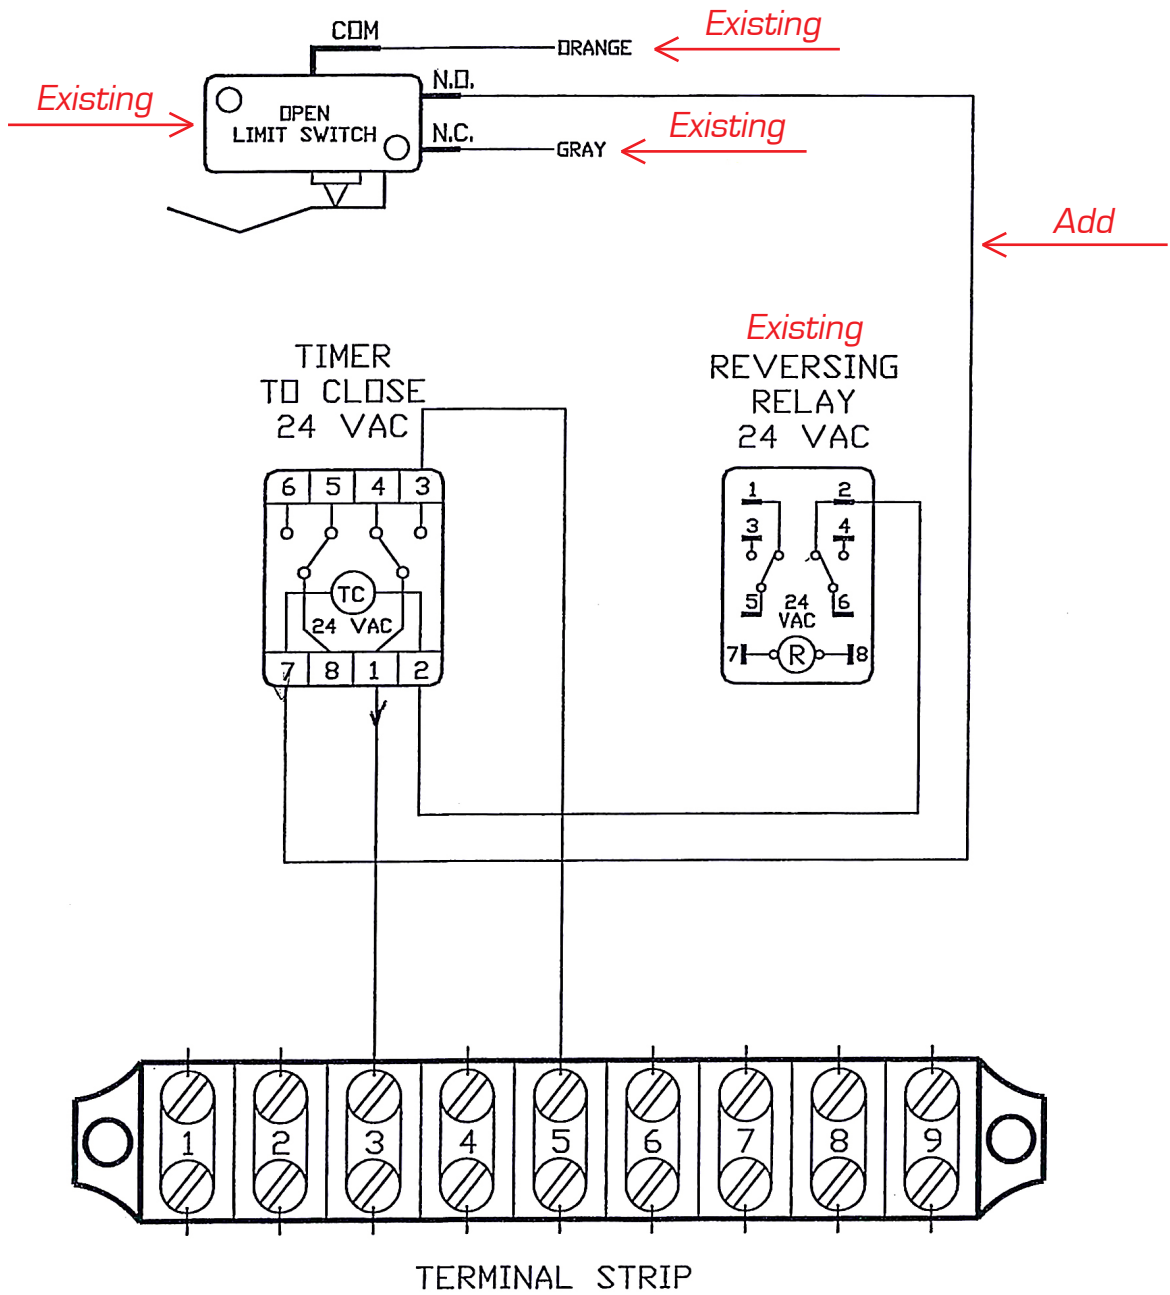

# ADDING A TIMER TO AN ELECTRO-MECHANICAL OPENER

Note: Minimum 8 AWG wire must be used for field connections.

**DEVANCO**  **CANADA**

Toll Free (855) 931-3334

 DevancoCanada.com