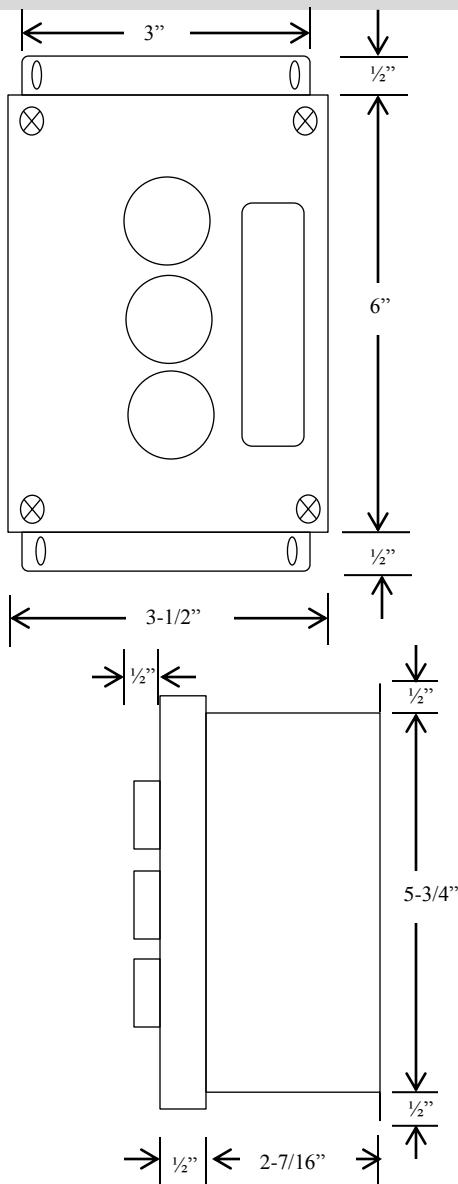

3B4X-SS

EXTERIOR CONTROL STATION

- NEMA 3R, 4, 4X
- SURFACE MOUNT
- FULLY GUARDED
- CORROSION RESISTANT IN A STAINLESS STEEL ENCLOSURE
- THREE BUTTON CONTROL (OPEN-CLOSE-STOP)
- BUTTON: 6 amp @ 125/250VAC
- OPEN: NORMALLY OPEN
- CLOSE: NORMALLY OPEN
- STOP: NORMALLY CLOSED

DIMENSIONS

WIRING

DEVANCO  **CANADA**

For more information, please visit www.devancocanada.com
or call toll free at 1-855-931-3334