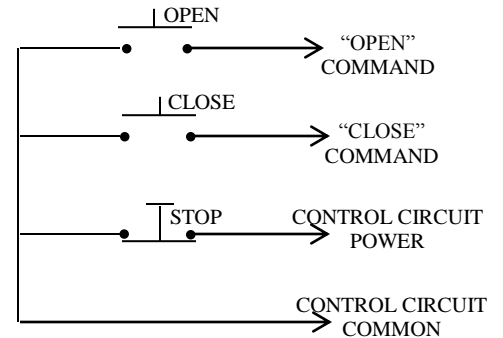

WIRING

DEVANCO **CANADA**

For more information, please visit www.devancocanada.com
or call toll free at 1-855-931-3334