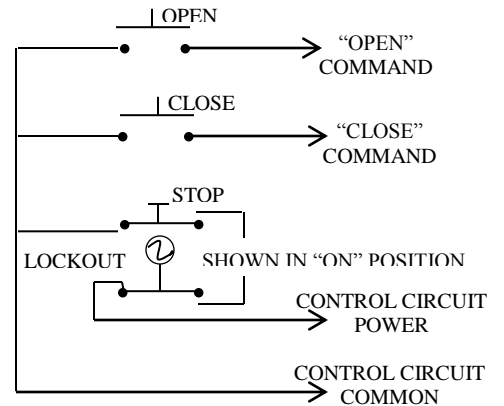

WIRING

DEVANCO **CANADA**

For more information, please visit www.devancocanada.com
or call toll free at 1-855-931-3334