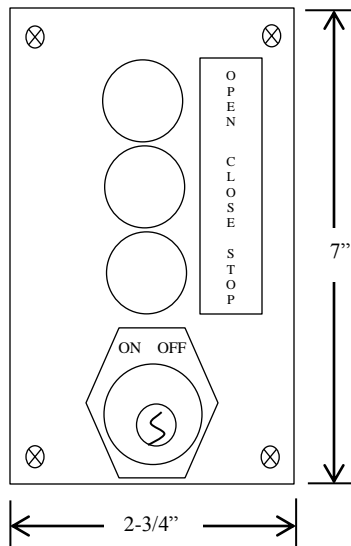

3BLM

EXTERIOR CONTROL STATION WITH MORTISE KEYED LOCKOUT

- NEMA 3R, 4, 12
 - SURFACE MOUNT
 - FULLY GUARDED
 - THREE BUTTON CONTROL (OPEN-CLOSE-STOP) WITH KEYED LOCKOUT (ON-OFF)
 - BUTTON: 6 amp @ 125/250VAC
 - OPEN: NORMALLY OPEN
 - CLOSE: NORMALLY OPEN
 - STOP: NORMALLY CLOSED
 - KEYSWITCH: 20 amp @ 125VAC
- AVAILABLE WITH BEST CORE OR EQUIVALENT, OR SLF TYPE LARGE FORMAT EQUIVALENT

DIMENSIONS

WIRING

DEVANCO  **CANADA**

For more information, please visit www.devancocanada.com
or call toll free at 1-855-931-3334