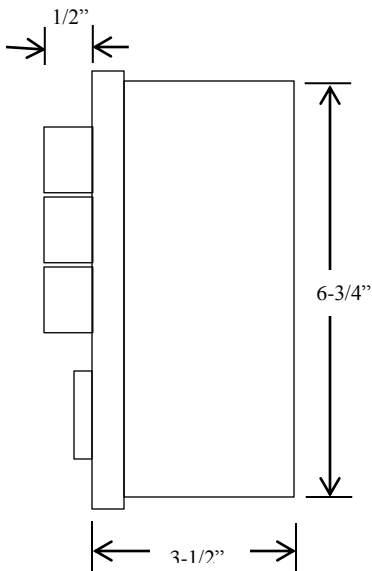

3BLM

EXTERIOR CONTROL STATION WITH MORTISE KEYED LOCKOUT

- NEMA 3R, 4, 12
 - SURFACE MOUNT
 - FULLY GUARDED
 - THREE BUTTON CONTROL (OPEN-CLOSE-STOP) WITH KEYED LOCKOUT (ON-OFF)
 - BUTTON: 6 amp @ 125/250VAC
 - OPEN: NORMALLY OPEN
 - CLOSE: NORMALLY OPEN
 - STOP: NORMALLY CLOSED
 - KEYSWITCH: 20 amp @ 125VAC
- AVAILABLE WITH BEST CORE OR EQUIVALENT, OR SLF TYPE LARGE FORMAT EQUIVALENT

DIMENSIONS

WIRING

DEVANCO  **CANADA**

For more information, please visit www.devancocanada.com
or call toll free at 1-855-931-3334