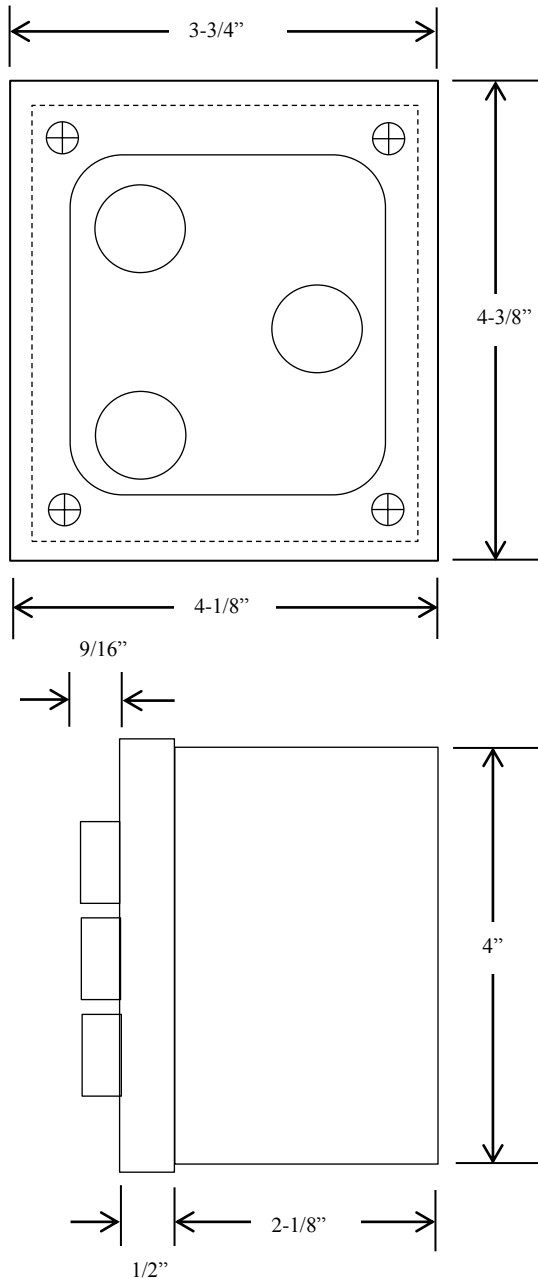

3BX EXTERIOR CONTROL STATION

- NEMA 3R, 4, 12
- SURFACE MOUNT
- FULLY GUARDED
- THREE BUTTON CONTROL (OPEN-CLOSE-STOP) IN ALUMINUM DIE CAST ENCLOSURE
- BUTTON: 6 amp @ 125/250VAC
- OPEN: NORMALLY OPEN
- CLOSE: NORMALLY OPEN
- STOP: NORMALLY CLOSED

DIMENSIONS

WIRING

DEVANCO **CANADA**

For more information, please visit www.devancocanada.com
or call toll free at 1-855-931-3334