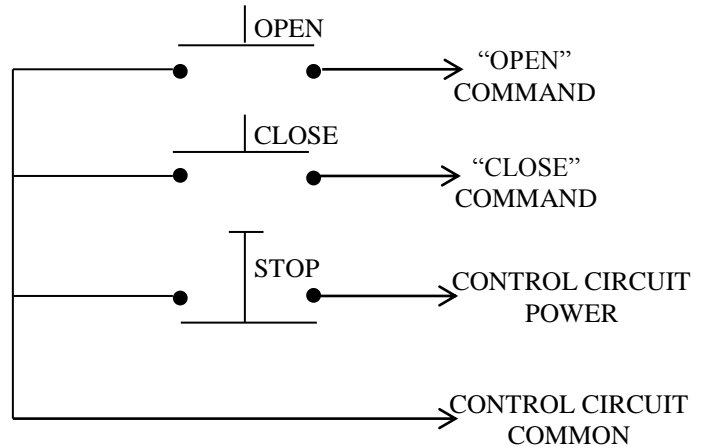

WIRING

DEVANCO **CANADA**

For more information, please visit www.devancocanada.com
or call toll free at 1-855-931-3334