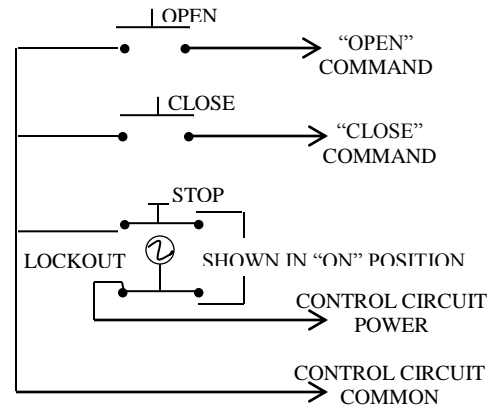

WIRING

DEVANCO **CANADA**

For more information, please visit www.devancocanada.com
or call toll free at 1-855-931-3334