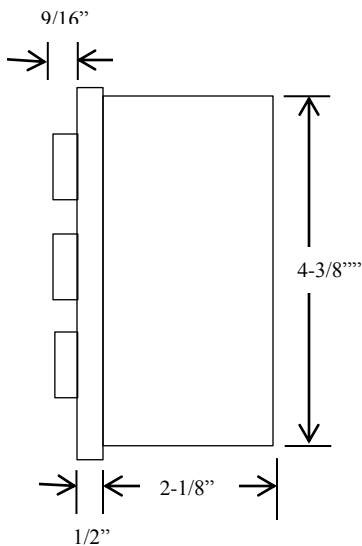

## 3BXL

### EXTERIOR CONTROL STATION WITH KEYED LOCKOUT

- NEMA 3R, 4, 12
- SURFACE MOUNT
- FULLY GUARDED
- THREE BUTTON CONTROL (OPEN-CLOSE-STOP) WITH KEYED LOCKOUT (ON-OFF)
- BUTTON: 6 amp @ 125/250VAC
- OPEN: NORMALLY OPEN
- CLOSE: NORMALLY OPEN
- STOP: NORMALLY CLOSED
- KEYSWITCH: 4 amp @ 250VAC

## DIMENSIONS