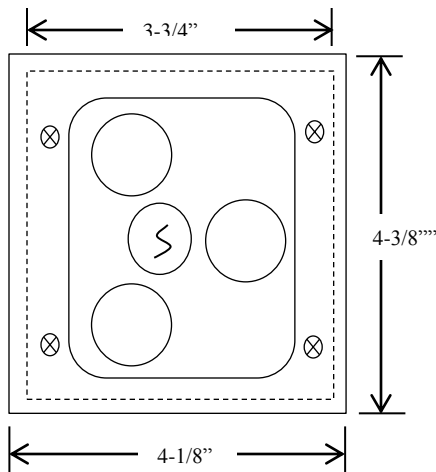

## 3BXL

### EXTERIOR CONTROL STATION WITH KEYED LOCKOUT

- NEMA 3R, 4, 12
- SURFACE MOUNT
- FULLY GUARDED
- THREE BUTTON CONTROL (OPEN-CLOSE-STOP) WITH KEYED LOCKOUT (ON-OFF)
- BUTTON: 6 amp @ 125/250VAC
- OPEN: NORMALLY OPEN
- CLOSE: NORMALLY OPEN
- STOP: NORMALLY CLOSED
- KEYSWITCH: 4 amp @ 250VAC

## DIMENSIONS