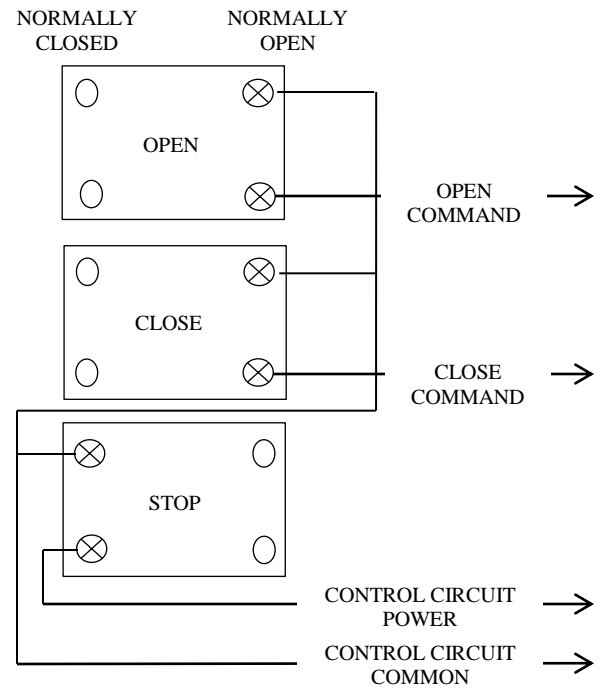

WIRING

DEVANCO **CANADA**

For more information, please visit www.devancocanada.com
or call toll free at 1-855-931-3334