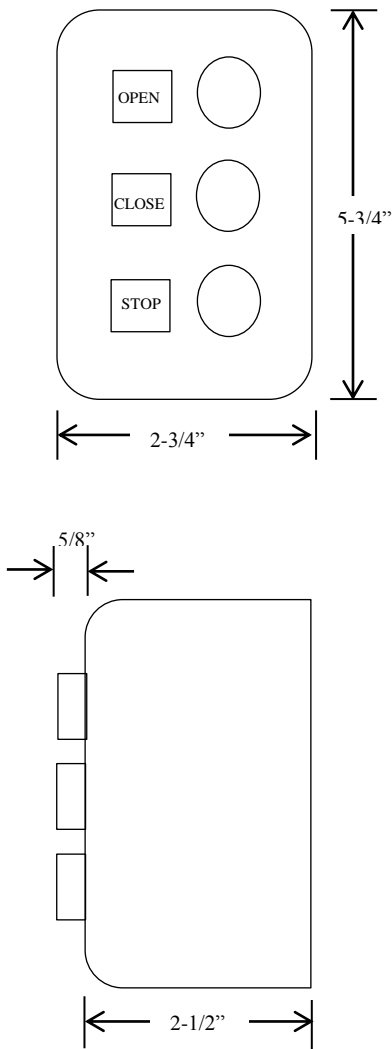

3BXT

EXTERIOR CONTROL STATION

- NEMA 3R, 4, 12
- SURFACE MOUNT
- FULLY GUARDED
- THREE BUTTON CONTROL (OPEN-CLOSE-STOP)
- BUTTON: 12 amp @ 600VAC
- DOUBLE POLE CONTACTS:
 - OPEN: NORMALLY OPEN & NORMALLY CLOSED
 - CLOSE: NORMALLY OPEN & NORMALLY CLOSED
 - STOP: NORMALLY OPEN & NORMALLY CLOSED
- UL LISTED / CSA APPROVED

DIMENSIONS

WIRING

DEVANCO  **CANADA**

For more information, please visit www.devancocanada.com
or call toll free at 1-855-931-3334