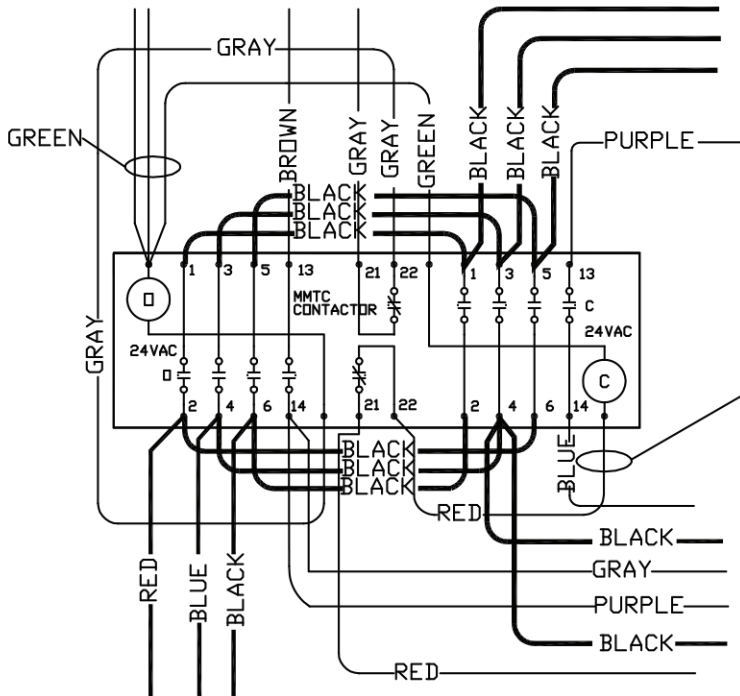

REPLACING MMTC REVERSING CONTACTOR WITH AN ALLEN-BRADLEY CONTACTOR(3- PHASE)

MMTC REVERSING CONTACTOR
MODEL- MMT104NX21-D

MAKE A NEW JUMPER WIRE,
12 INCHES LONG APPROX.