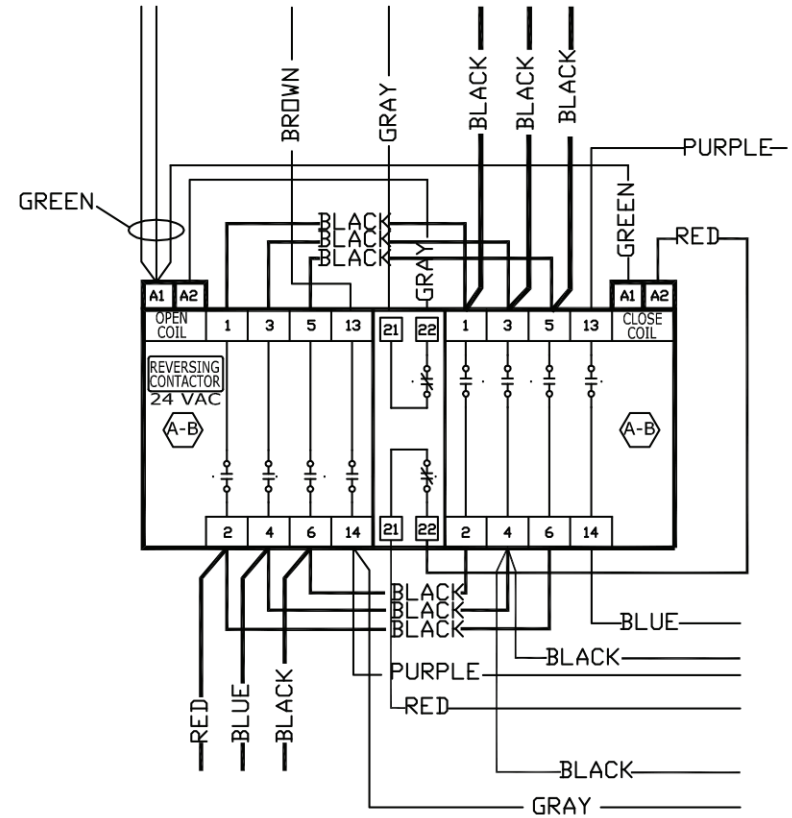

For more information, please visit www.devancocanada.com
or call toll free at 855-931-3334

REPLACING MMTC REVERSING CONTACTOR WITH AN ALLEN-BRADLEY CONTACTOR(3- PHASE)

MMTC REVERSING CONTACTOR
MODEL- MMT104NX21-D

ALLEN-BRADLEY REVERSING CONTACTOR.
MODEL- 100- C16*10 -B

MAKE A NEW JUMPER WIRE,
12 INCHES LONG APPROX.

MAB-082000A3

 GENERAL TOLERANCES IF NOT INDICATED	TITLE	(DRAWING013)		MATERIAL
	CONTACTOR003 (3 PHASE)			
HOLES ϕ ± 0.002	CAD FILE	PART NUMBER		
	CONTACTOR003 (3 PH)		CONTACTOR003	
0" - 6" \pm 0.003 6" - 12" \pm 0.010 >12" \pm 0.030	SCALE	N.T.S		
	FORMAT	A		