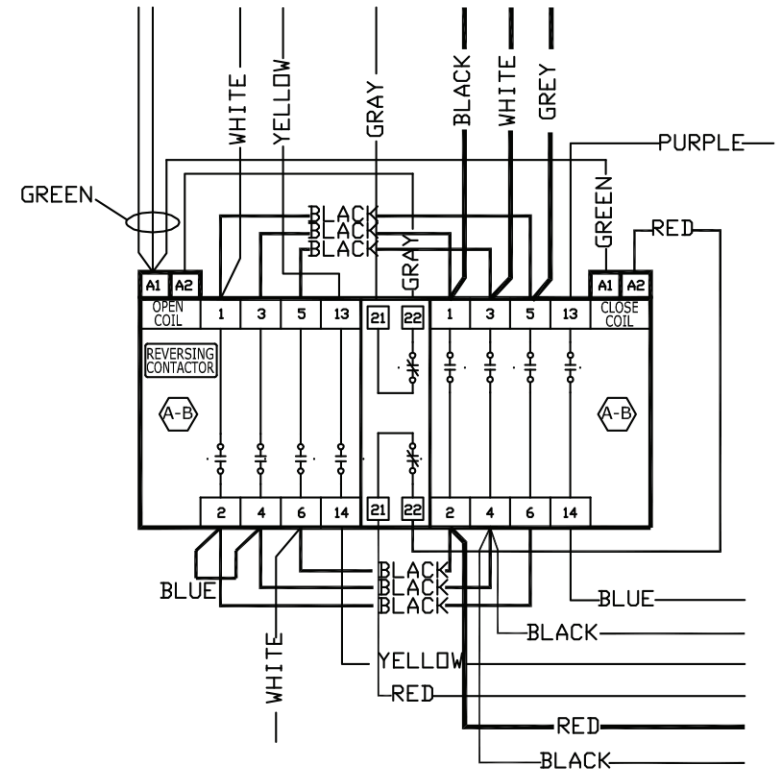

REPLACING MMTC REVERSING CONTACTOR WITH AN ALLEN-BRADLEY CONTACTOR (1- PHASE)

MMTC REVERSING CONTACTOR
MODEL- MMT104NX21-D

ALLEN-BRADLEY REVERSING CONTACTOR.
MODEL- 100- C16*10 -B

DEVANCO
CANADA 

MAB-082000A1

 GENERAL TOLERANCES IF NOT INDICATED	TITLE		(DRAWING013)		MATERIAL
	CONTACTOR003 (1 PHASE)				
HOLES ϕ ± 0.002	CAD FILE		PART NUMBER		
	CONTACTOR003 (1 PH)		CONTACTOR003		
0" - 6" ± 0.003 6" - 12" ± 0.010 >12" ± 0.030	SCALE				
	N.T.S				
	FORMAT				
	A				

For more information, please visit www.devancocanada.com
or call toll free at 855-931-3334

REPLACING MMTC REVERSING CONTACTOR WITH AN ALLEN-BRADLEY CONTACTOR(3- PHASE)

MMTC REVERSING CONTACTOR
MODEL- MMT104NX21-D

ALLEN-BRADLEY REVERSING CONTACTOR.
MODEL- 100- C16*10 -B

MAKE A NEW JUMPER WIRE,
12 INCHES LONG APPROX.

MAB-082000A3

 GENERAL TOLERANCES IF NOT INDICATED	TITLE	(DRAWING013)		MATERIAL
	CONTACTOR003 (3 PHASE)			
HOLES ϕ ± 0.002	CAD FILE	PART NUMBER		
	CONTACTOR003 (3 PH)		CONTACTOR003	
0" - 6" \pm 0.003 6" - 12" \pm 0.010 >12" \pm 0.030	SCALE	N.T.S		
	FORMAT	A		