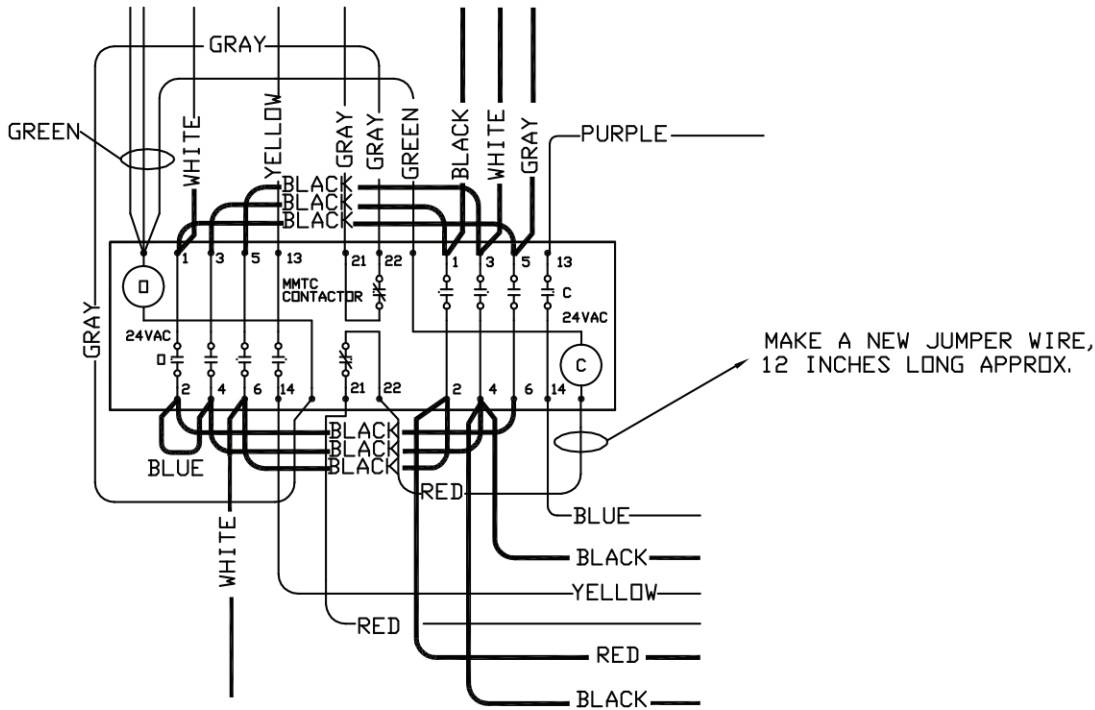

REPLACING MMTC REVERSING CONTACTOR WITH AN ALLEN-BRADLEY CONTACTOR (1- PHASE)

MMTC REVERSING CONTACTOR
MODEL- MMT104NX21-D

ALLEN-BRADLEY REVERSING CONTACTOR.
MODEL- 100- C16*10 -B

DEVANCO
CANADA 

MAB-082000A1

 GENERAL TOLERANCES IF NOT INDICATED	TITLE		(DRAWING013)		MATERIAL
	CONTACTOR003 (1 PHASE)				
HOLES ϕ ± 0.002	CAD FILE		PART NUMBER		
	CONTACTOR003 (1 PH)		CONTACTOR003		
0" - 6" ± 0.003 6" - 12" ± 0.010 >12" ± 0.030	SCALE				
	N.T.S				
	FORMAT				
	A				

For more information, please visit www.devancocanada.com
or call toll free at 855-931-3334

REPLACING MMTC REVERSING CONTACTOR WITH AN ALLEN-BRADLEY CONTACTOR(3- PHASE)

MMTC REVERSING CONTACTOR
MODEL- MMT104NX21-D

ALLEN-BRADLEY REVERSING CONTACTOR.
MODEL- 100- C16*10 -B

MAKE A NEW JUMPER WIRE,
12 INCHES LONG APPROX.

MAB-082000A3

 GENERAL TOLERANCES IF NOT INDICATED	TITLE	(DRAWING013)		MATERIAL
	CONTACTOR003 (3 PHASE)			
HOLES ϕ ± 0.002	CAD FILE	PART NUMBER		
	CONTACTOR003 (3 PH)		CONTACTOR003	
0" - 6" \pm 0.003 6" - 12" \pm 0.010 >12" \pm 0.030	SCALE	N.T.S		
	FORMAT	A		