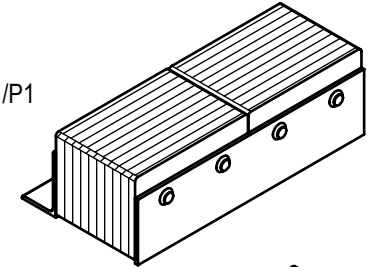

P1 CONFIG.

P2 CONFIG.

TOP VIEW

FRONT VIEW

SIDE VIEW

STANDARD  
model #: ECONO-LVB620-11  
part #: 27-2100  
Bolted (2) Sides

P1 CONFIG.  
model #: ECONO-LVB620-11/P1  
part #: 27-2101  
Welded (1) Side

P2 CONFIG.  
model #: ECONO-LVB620-11/P2  
part #: 27-2102  
Welded (2) Sides

ESTIMATED GROSS SHIPPING WEIGHT = 67 LBS

ALL DIMENSIONS ARE $\pm 1/4"$ UNLESS SPECIFIED OTHERWISE	DRAWN BY:	DATE:	 3rd Angle	SIZE:	
	CHECKED BY:	DATE:		<b>A</b>	
	DESCRIPTION:				
SCALE:		SHEETS:	DRAWING NUMBER:		REV:
1:10		1 of 1	MKT_LVB620-11E		<b>2</b>