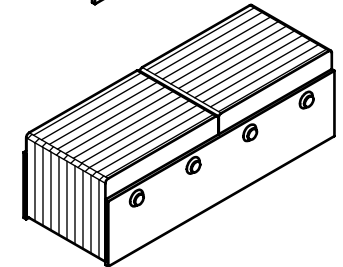

P1 CONFIG.

P2 CONFIG.

TOP VIEW

FRONT VIEW

SIDE VIEW

STANDARD  
model #: ECONO-LVB620-11  
part #: 27-2100  
Bolted (2) Sides

P1 CONFIG.  
model #: ECONO-LVB620-11/P1  
part #: 27-2101  
Welded (1) Side

P2 CONFIG.  
model #: ECONO-LVB620-11/P2  
part #: 27-2102  
Welded (2) Sides

ESTIMATED GROSS SHIPPING WEIGHT = 67 LBS

ALL DIMENSIONS ARE $\pm 1/4"$ UNLESS SPECIFIED OTHERWISE	DRAWN BY:	DATE:	 3rd Angle	SIZE:	
	CHECKED BY:	DATE:		<b>A</b>	
	DESCRIPTION:				
SCALE:		SHEETS:	DRAWING NUMBER:		REV:
1:10		1 of 1	MKT_LVB620-11E		<b>2</b>