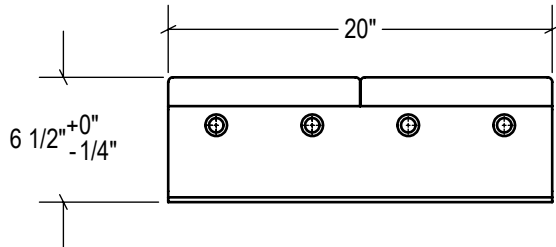

P1 CONFIG.

P2 CONFIG.

TOP VIEW

FRONT VIEW

SIDE VIEW

STANDARD  
model #: ECONO-LVB620-11  
part #: 27-2100  
Bolted (2) Sides

P1 CONFIG.  
model #: ECONO-LVB620-11/P1  
part #: 27-2101  
Welded (1) Side

P2 CONFIG.  
model #: ECONO-LVB620-11/P2  
part #: 27-2102  
Welded (2) Sides

ESTIMATED GROSS SHIPPING WEIGHT = 67 LBS

ALL DIMENSIONS ARE $\pm 1/4"$ UNLESS SPECIFIED OTHERWISE	DRAWN BY:	DATE:	 3rd Angle	SIZE:	
	CHECKED BY:	DATE:		<b>A</b>	
	DESCRIPTION:				
SCALE:		SHEETS:	DRAWING NUMBER:		REV:
1:10		1 of 1	MKT_LVB620-11E		<b>2</b>