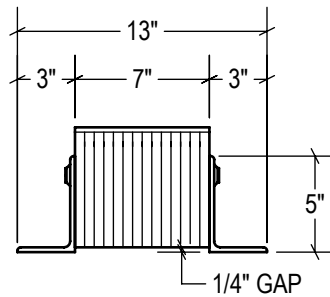

P1 CONFIG.

P2 CONFIG.

TOP VIEW

FRONT VIEW

SIDE VIEW

STANDARD  
model #: ECONO-LVB620-11  
part #: 27-2100  
Bolted (2) Sides

P1 CONFIG.  
model #: ECONO-LVB620-11/P1  
part #: 27-2101  
Welded (1) Side

P2 CONFIG.  
model #: ECONO-LVB620-11/P2  
part #: 27-2102  
Welded (2) Sides

ESTIMATED GROSS SHIPPING WEIGHT = 67 LBS

ALL DIMENSIONS ARE $\pm 1/4"$ UNLESS SPECIFIED OTHERWISE	DRAWN BY:	DATE:	 3rd Angle	SIZE:	
	CHECKED BY:	DATE:		<b>A</b>	
	DESCRIPTION:				
SCALE:		SHEETS:	DRAWING NUMBER:		REV:
1:10		1 of 1	MKT_LVB620-11E		<b>2</b>