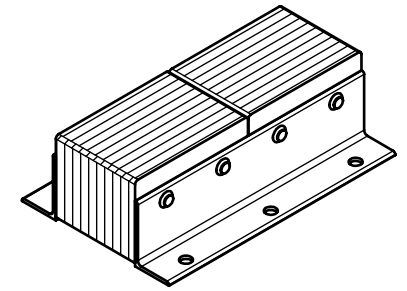

P1 CONFIG.

P2 CONFIG.

TOP VIEW

FRONT VIEW

SIDE VIEW

STANDARD  
model #: ECONO-LVB620-11  
part #: 27-2100  
Bolted (2) Sides

P1 CONFIG.  
model #: ECONO-LVB620-11/P1  
part #: 27-2101  
Welded (1) Side

P2 CONFIG.  
model #: ECONO-LVB620-11/P2  
part #: 27-2102  
Welded (2) Sides

ESTIMATED GROSS SHIPPING WEIGHT = 67 LBS

ALL DIMENSIONS ARE $\pm 1/4"$ UNLESS SPECIFIED OTHERWISE	DRAWN BY:	DATE:	 3rd Angle	SIZE:	
	CHECKED BY:	DATE:		<b>A</b>	
	DESCRIPTION:				
SCALE:		SHEETS:	DRAWING NUMBER:		REV:
1:10		1 of 1	MKT_LVB620-11E		<b>2</b>