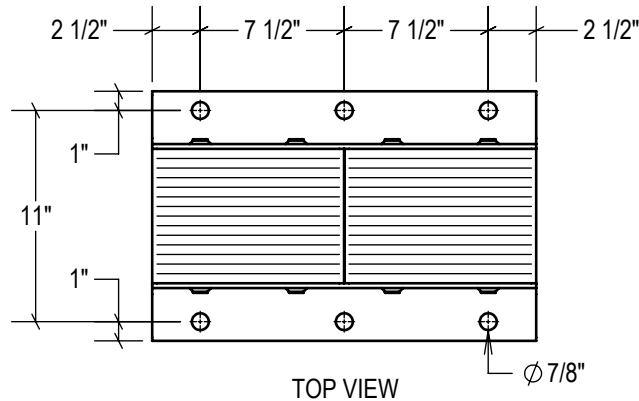

P1 CONFIG.

P2 CONFIG.

TOP VIEW

FRONT VIEW

SIDE VIEW

STANDARD  
model #: ECONO-LVB620-11  
part #: 27-2100  
Bolted (2) Sides

P1 CONFIG.  
model #: ECONO-LVB620-11/P1  
part #: 27-2101  
Welded (1) Side

P2 CONFIG.  
model #: ECONO-LVB620-11/P2  
part #: 27-2102  
Welded (2) Sides

ESTIMATED GROSS SHIPPING WEIGHT = 67 LBS

ALL DIMENSIONS ARE $\pm 1/4"$ UNLESS SPECIFIED OTHERWISE	DRAWN BY:	DATE:	 3rd Angle	SIZE:	
	CHECKED BY:	DATE:		<b>A</b>	
	DESCRIPTION:				
SCALE:		SHEETS:	DRAWING NUMBER:		REV:
1:10		1 of 1	MKT_LVB620-11E		<b>2</b>