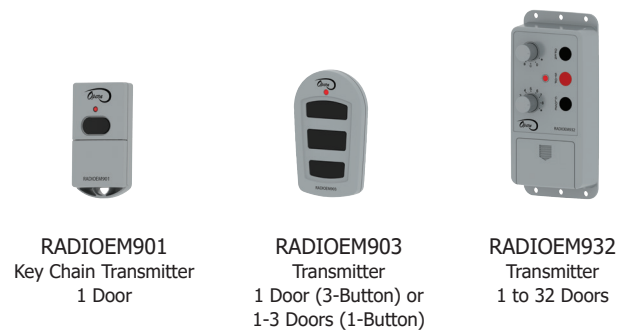

RADIORE 901

UNIVERSAL RADIO CONTROL RECEIVER
ROLLING CODE & FIXED CODE (DIP-SWITCH)

STANDARD FEATURES

- Commercial Universal Receiver.
- Controls 1 operator (1 door).
- Pairs with an infinite number of identical fixed code (dip-switch) transmitters or 50 rolling code transmitters.
- Practical «Learn» button on front surface.
- LED indicator.
- Nema 1 enclosure.
- Easy installation on wall or directly onto operator's control box.
- Retrofits with any older generation Manaras-Opera transmitters. No need to change other devices.
- Compatible with most commercial operator brands on the market, when paired with any Manaras-Opera transmitter.
- FCC/Industry Canada RF Device Approval.

The new RADIORE 901 commercial receiver features the latest technology, improved reliability and superior range.

The receiver's compatibility with most commercial operator brands on the market and easy pairing with accompanying Manaras-Opera transmitters. The receiver enables convenient access to any commercial or industrial building.

RADIORE 901 favorably retrofits and is compatible with any Manaras-Opera rolling code or fixed code (dip-switch) transmitter.

Product Specification Sheet

RADIORE 901

UNIVERSAL RADIO CONTROL RECEIVER
FIXED CODE & DIP SWITCH

DIMENSIONS

OPTIONS

Rolling Code Compatible Transmitters

Fixed Code (Dip-Switch) Compatible Transmitters

For more information, please visit www.devancocanada.com or call toll free at 1-855-931-3334