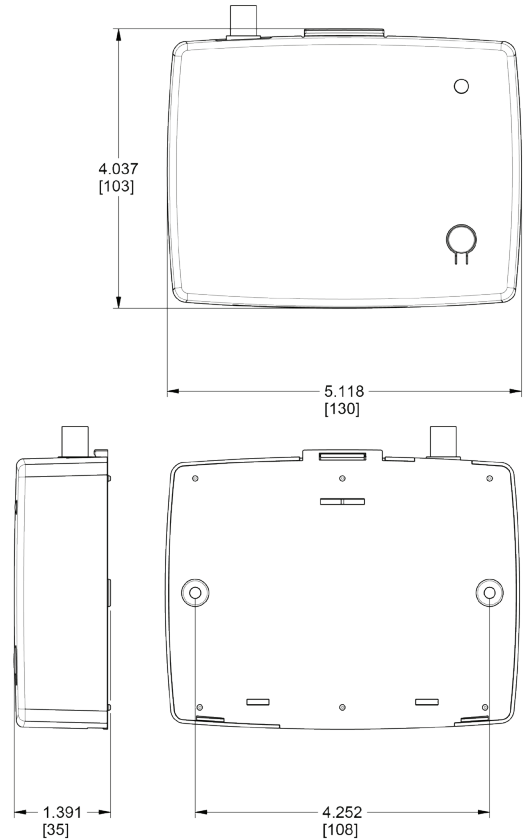

Product Specification Sheet

RADIORE 901

UNIVERSAL RADIO CONTROL RECEIVER
FIXED CODE & DIP SWITCH

TECHNICAL SPECIFICATIONS

Installation:	Wall or external operator control box mount
Technology:	Rolling Code & Fixed Code (Dip-Switch) Technology (8 Keys and/or 10 Keys)
No. of Transmitters:	Rolling Code: 50 transmitters Fixed Code: Infinite # of identical transmitters
Configuration:	Open/Close/Stop Functionality or Open/Close Functionality
Housing Materials:	ABS
Protection Class:	Nema 1 (Nema 4 option)
Range:	Approx. 100ft. (30m)
Power Supply:	24VAC/24VDC
Frequency:	Rolling Code: 900MHz Fixed Code: 313MHz
Color:	Dark Grey
Retrofit For:	Rolling Code: RADIOKIT005 Fixed Code: RADIO014, RADIO015, RADIO031, RADIO037, RADIORE900/900A/900B
Compatible With:	Rolling Code: RADIOEM101, RADIOEM102, RADIOEM103SD, RADIOEM103MD, RADIOEM144, KEYLESS042 Fixed Code: RADIO016, RADIO022, RADIO027, RADIO028, RADIO042, RADIO047, RADIO050, RADIOEM901, RADIOEM903, RADIOEM932

DIMENSIONS